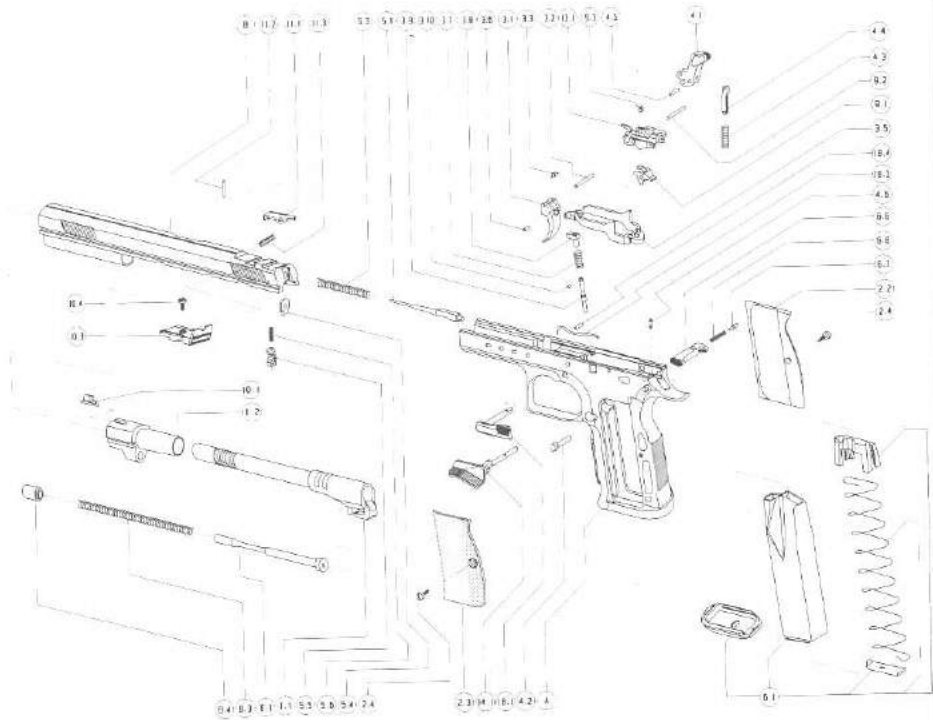

# GOLD MATCH

- 1.1 BARREL
- 1.2 COMPENSATOR
- 2.2 RIGHT GRIP
- 2.3 LEFT GRIP
- 2.4 GRIP SCREWS
- 3.1 TRIGGER
- 3.2 TRIGGER PIN
- 3.3 TRIGGER SPRING
- 3.5 TRIGGER BAR
- 3.6 TRIGGER BAR PIN
- 3.7 TRIGGER BAR SPRING
- 3.8 TRIGGER BAR GUIDE
- 3.9 TRIGGER BAR PLUNGER
- 3.10 TRIGGER BAR PLUNGER PIN
- 4.1 HAMMER
- 4.2 HAMMER PIN
- 4.3 HAMMER SPRING
- 4.4 HAMMER STRUT
- 4.5 HAMMER STRUT PIN
- 4.6 HAMMER PIN PIN
- 5.1 FIRING PIN
- 5.3 FIRING PIN SPRING
- 5.4 FIRING PIN RETAINER
- 5.5 FIRING PIN SAFETY
- 5.6 FIRING PIN SAFETY SPRING

- 6.1 MAGAZINE
- 6.6 MAGAZINE CATCH
- 6.7 MAGAZINE CATCH PLUNGER
- 6.8 MAGAZINE CATCH SPRING
- 8.1 RECOIL SPRING GUIDE
- 8.3 RECOIL SPRING
- 8.4 BUSHING
- 9.1 SEAR
- 9.2 SEAR PIN
- 9.3 SEAR SPRING
- 10.1 FRONT SIGHT
- 10.2 FRONT SIGHT SCREW
- 10.3 ADJUSTABLE REAR SIGHT
- 10.4 ADJUSTABLE REAR SIGHT SCREW
- 11.1 EXTRACTOR
- 11.2 EXTRACTOR PIN
- 11.3 EXTRACTOR SPRING
- 13.1 SEAR HOUSING
- 14.1 SAFETY
- 18.1 SLIDE TOP PIN
- 18.3 SLIDE STOP PIN SPRING
- 18.4 SLIDE TOP PIN SPRING PIN
- A FRAME
- B SLIDE