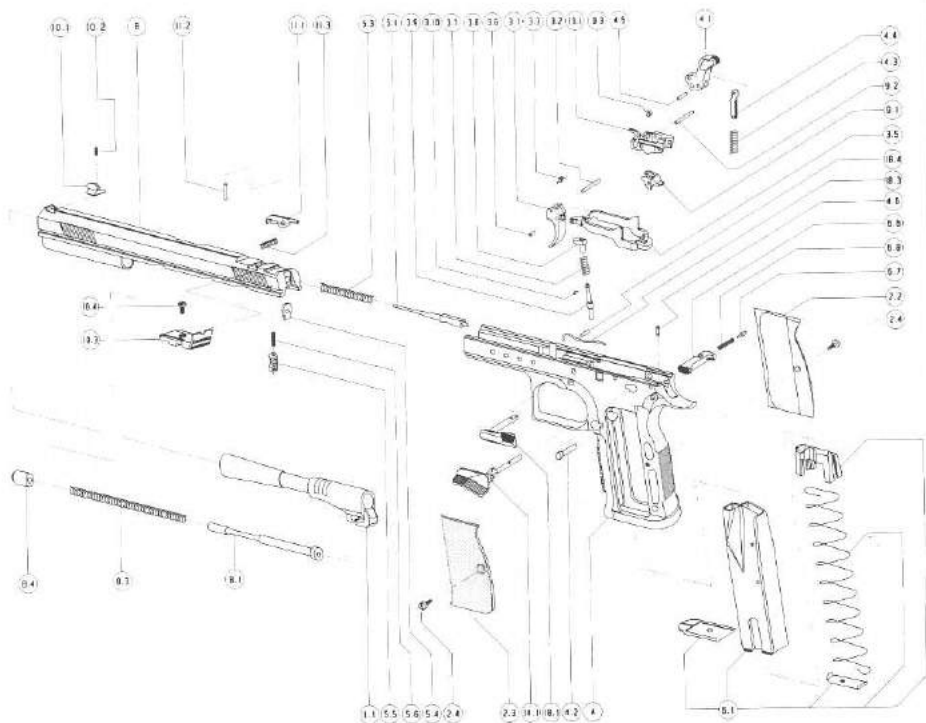

## LIMITED CUSTOM

- 1.1 BARREL
- 2.2 RIGHT GRIP
- 2.3 LEFT GRIP
- 2.4 GRIP SCREWS
- 3.1 TRIGGER
- 3.2 TRIGGER PIN
- 3.3 TRIGGER SPRING
- 3.5 TRIGGER BAR
- 3.6 TRIGGER BAR PIN
- 3.7 TRIGGER BAR SPRING
- 3.8 TRIGGER BAR GUIDE
- 3.9 TRIGGER BAR PLUNGER
- 3.10 TRIGGER BAR PLUNGER PIN
- 4.1 HAMMER
- 4.2 HAMMER PIN
- 4.3 HAMMER SPRING
- 4.4 HAMMER STRUT
- 4.5 HAMMER STRUT PIN
- 4.6 HAMMER PIN PIN
- 5.1 FIRING PIN
- 5.3 FIRING PIN SPRING
- 5.4 FIRING PIN RETAINER
- 5.5 FIRING PIN SAFETY
- 5.6 FIRING PIN SAFETY SPRING

- 6.1 MAGAZINE
- 6.6 MAGAZINE CATCH
- 6.7 MAGAZINE CATCH PLUNGER
- 6.8 MAGAZINE CATCH SPRING
- 8.1 RECOIL SPRING GUIDE
- 8.3 RECOIL SPRING
- 8.4 BUSHING
- 9.1 SEAR
- 9.2 SEAR PIN
- 9.3 SEAR SPRING
- 10.1 FRONT SIGHT
- 10.2 FRONT SIGHT SCREW
- 10.3 ADJUSTABLE REAR SIGHT
- 10.4 ADJUSTABLE REAR SIGHT SCREW
- 11.1 EXTRACTOR
- 11.2 EXTRACTOR PIN
- 11.3 EXTRACTOR SPRING
- 13.1 SEAR HOUSING
- 14.1 SAFETY
- 18.1 SLIDE TOP PIN
- 18.3 SLIDE STOP PIN SPRING
- 18.4 SLIDE TOP PIN SPRING PIN
- A FRAME
- B SLIDE