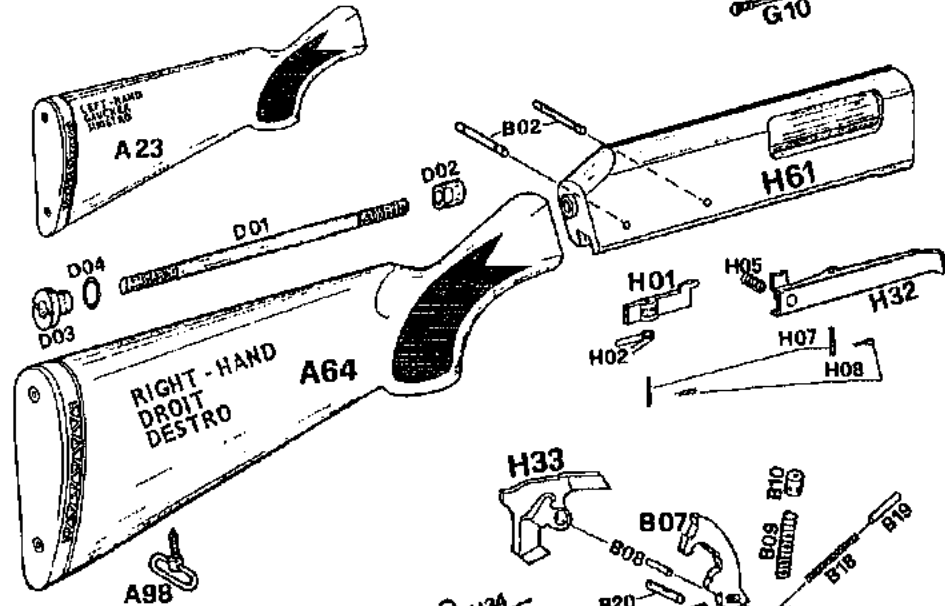

PUMP NEW SDASS.

8 SHOT - CAL.12

IMPERATOR
 BEST TRADE MARK
 WISCHO - GERMANY