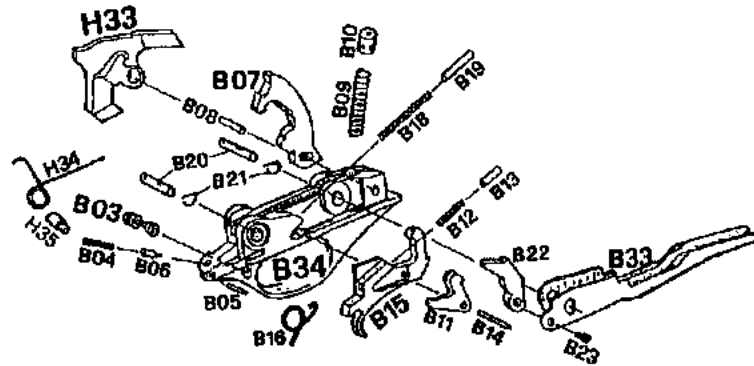

PUMP NEW SDASS.

8 SHOT - CAL.12

IMPERATOR
 BEST TRADE MARK
 WISCHO - GERMANY